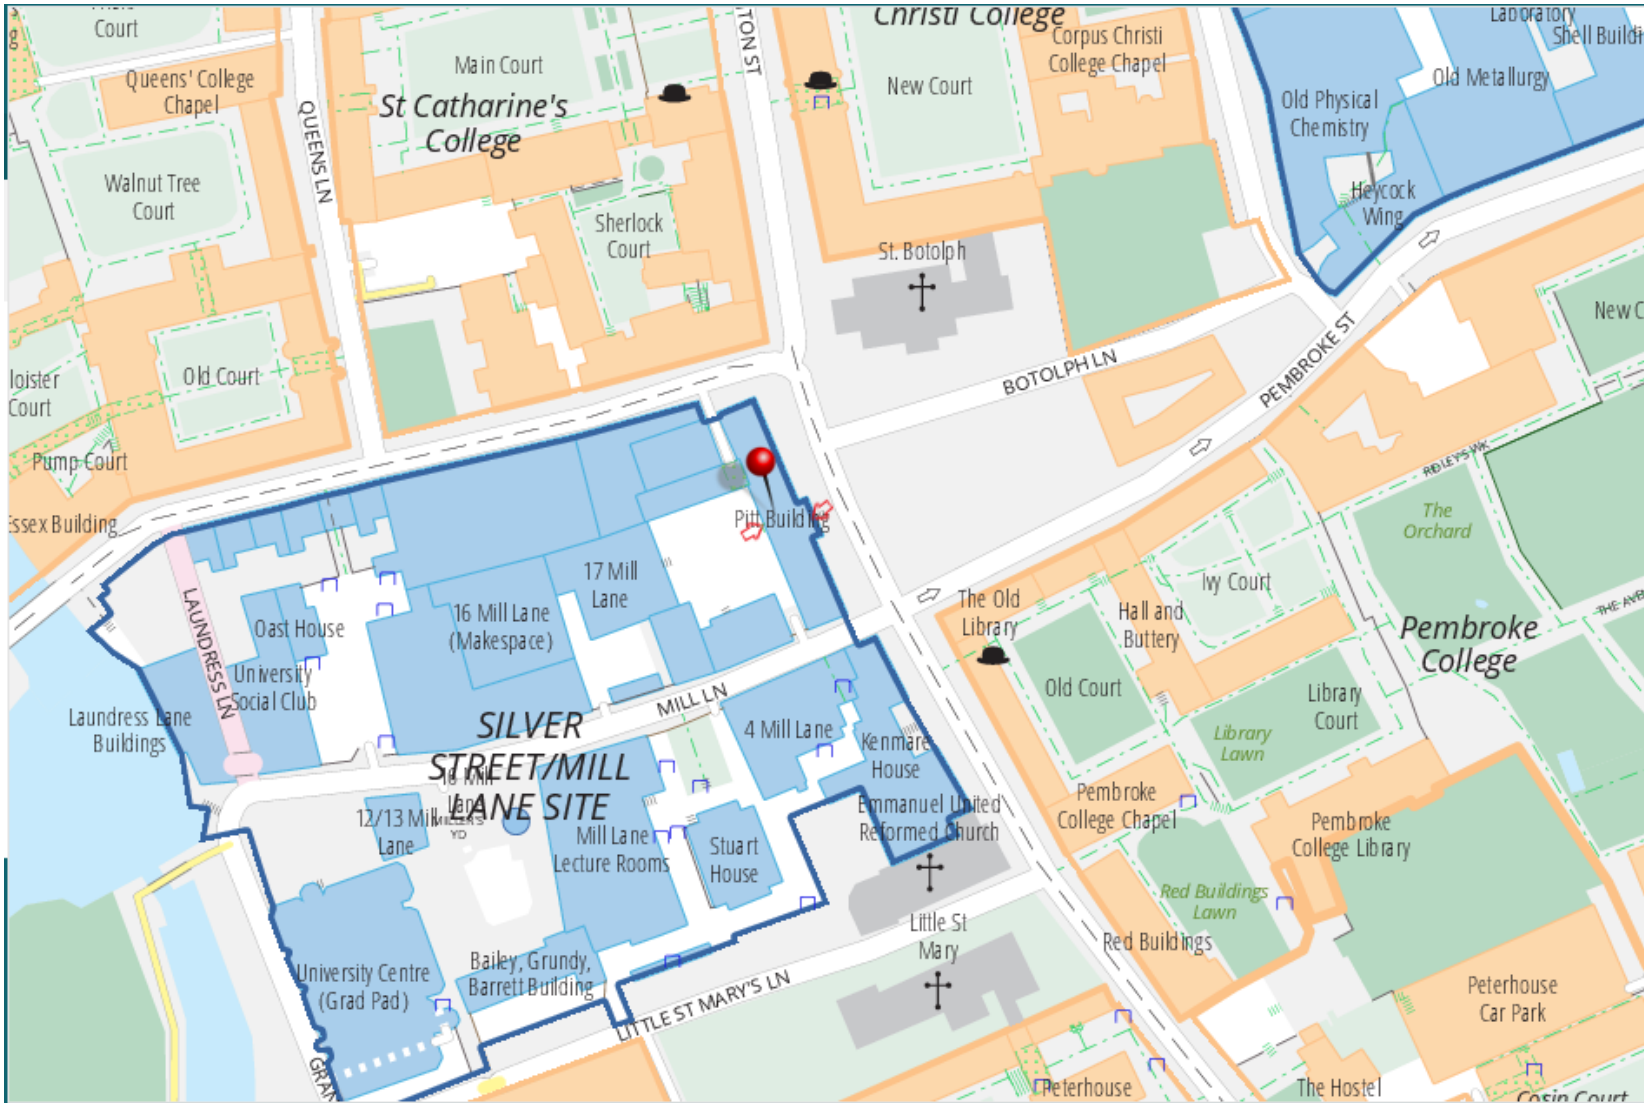

This map has been compiled from aerial photography and ground survey. Computer cartography by European Map Graphics Ltd., Finchampstead, Berks.

now known as Grand Arcade

CAMBRIDGE The Pitt Building

Trumpington Street
Cambridge
CB2 1RPD